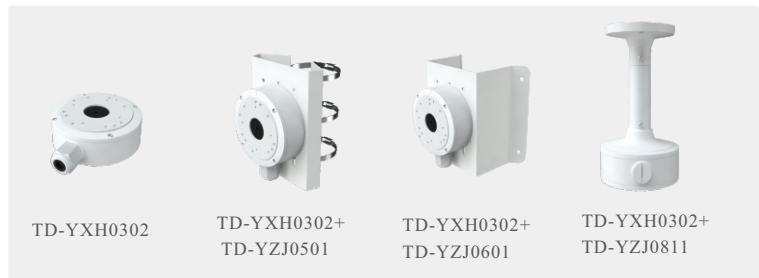

AVAILABLE ACCESSORIES

AVAILABLE MODEL

Available Model	Configuration	Feature
	TD-9443E3B-A(D/AZ/PE/AR5)	Motorized lens (2.8~12mm)
	TD-9443E3B-A(D/AZ/PE/AR7)	Motorized lens (7~22mm)
	TD-9443E3B-A(D/AZ/PE/AR7)	Motorized lens (5~50mm)