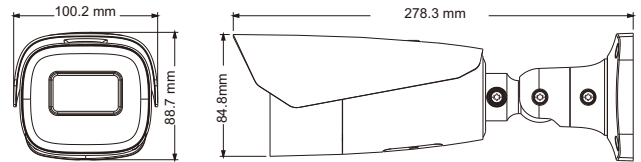

DIMENSIONS