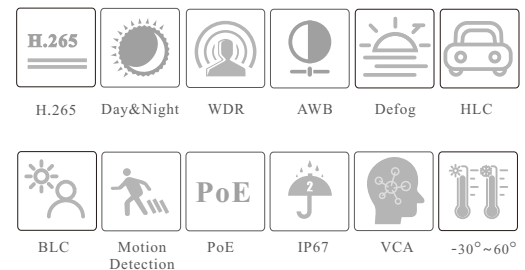

CAMERA

TD-9443E3B-A

4MP IR Water-Proof Bullet Network Camera

- H.265+/H.265/H.264+/H.264/MJPEG coding
- Max. resolution: 2688 × 1520
- ICR auto switch, true day / night vision
- 50~70m or 70~100m IR night view distance; motorized zoom lens
- 3D DNR, true WDR, HLC, BLC, Defog, Smart IR and ROI coding
- Support image distortion correction
- Built-in micro SD card slot; up to 256GB
- DC12V/PoE power supply
- IP 67 ingress protection
- Support three streams
- Support remote monitoring by smart phones & tablet PCs with iOS and Android OS
- Support P2P function
- Intelligent analytics