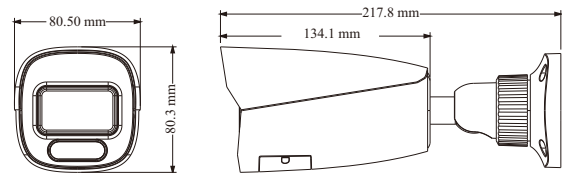

DORI Distance

Lens	Detect	Observe	Recognize	Identify
2.8mm	62m(203ft)	25m(81ft)	12m(40ft)	6m(20ft)
3.6mm	79m(259ft)	32m(104ft)	16m(52ft)	8m(26ft)
2.8-12mm(W)	64m(210ft)	26m(84ft)	13m(42ft)	6m(20ft)
2.8-12mm(T)	189m(619ft)	75m(247ft)	38m(124ft)	19m(62ft)
Others				
Power Supply	DC12V/PoE			
Power Consumption	< 8.5W			
Storage Conditions	- 30 °C ~ 65°C (-22°F~149°F), Humidity: less than 95 % (non-condensing)			
Operating Conditions	- 30 °C ~ 60 °C (-22°F~140°F), Humidity: less than 95 % (non-condensing)			
Dimensions (mm)	217.8 × 80.5 × 80.3			
Weight (net)	Approx. 0.68KG			
Installation	Ceiling mounting; wall mounting			
Certificate	CE, FCC			
Environmental Protection	Complies with Directive EU RoHS, WEEE(2012/19/EU) , directive 94/62/EC and REACH(EC1907/2006)			

DIMENSIONS