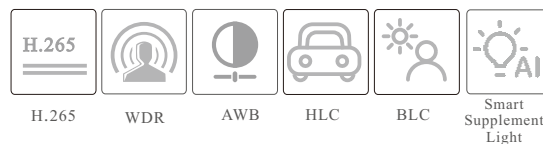

TD-9442S4-C

4MP Dual Illumination Water-proof Bullet Network Camera

- H.265+ /H.265 /H.264+ /H.264/MJPEG coding
- Max. resolution: 4MP (2560 × 1440)
- Auto day/night switch
- 3D DNR, HWDR, HLC, BLC, etc.
- ROI coding
- Support smart supplement light
- 30~40m white light view distance; 30~50m IR view distance
- DC12V/PoE power supply
- IP 67 ingress protection
- Support three streams
- Support remote monitoring by smart phones& tablet PCs with iOS and Android OS
- Support P2P function
- Support SMD
- Support line crossing detection, region intrusion detection, abandoned/missing object detection, video exception detection