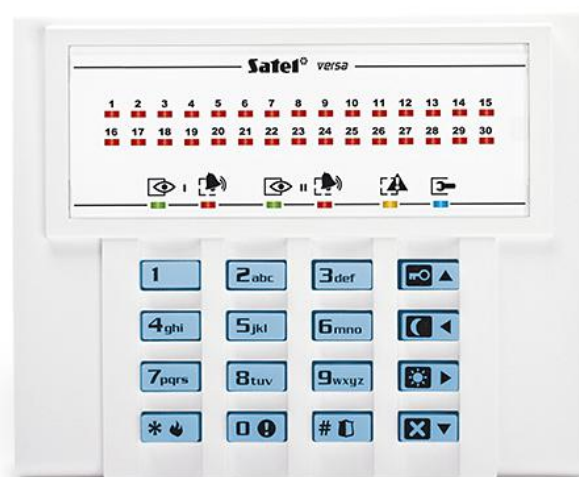

VERSA-LED-BL

LED KEYPAD FOR VERSA PANELS

- LED indicators for zones, system and partitions status
- quick selection of arming modes with dedicated buttons
- PANIC, FIRE and MEDICAL hold-down alarms
- keypad backlight
- built-in buzzer
- self indication of communication loss

TECHNICAL DATA

Environmental class	II
Enclosure dimensions	114,5 x 95 x 22,5 mm
Operating temperature range	-10...+55 °C
Nominal supply voltage (±15%)	12 V DC
Standby mode current consumption	40 mA
Max. current consumption	120 mA
Weight	97 g