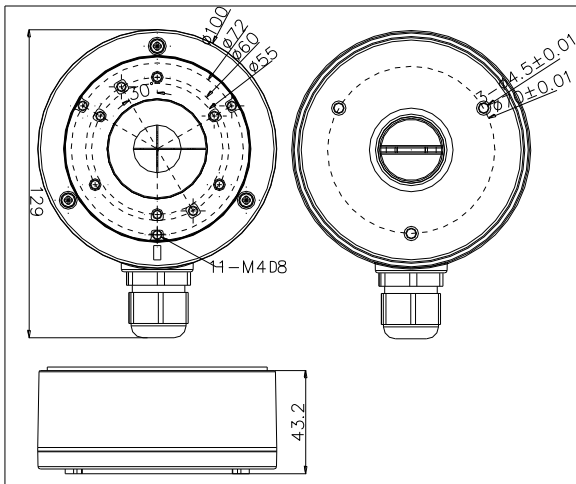

DS-1280ZJ-XS

Junction Box for Dome(Bullet) Camera

Features:

- Aluminum alloy material with surface spray treatment
- Cable hole on bracket makes the feature better

Dimension:

Note: The actual bracket may vary from the picture above.

Order Model:

DS-1280ZJ-XS

Parameter:

Model	DS-1280ZJ-XS
Parameters	Junction Box for Dome(Bullet) Camera
Appearance	Hikvision White
Material	Aluminum Alloy
Dimension	Φ 100 x 43.2 x 129mm
Weight	320g

Notice:

- The bracket should be installed on flat wall
- Waterproof rubber is necessary for outdoor application
- The wall must be capable of supporting over 3 times as much as the total weight of the camera and the mount.
- The maximum load capacity of the bracket is **4.5KG**