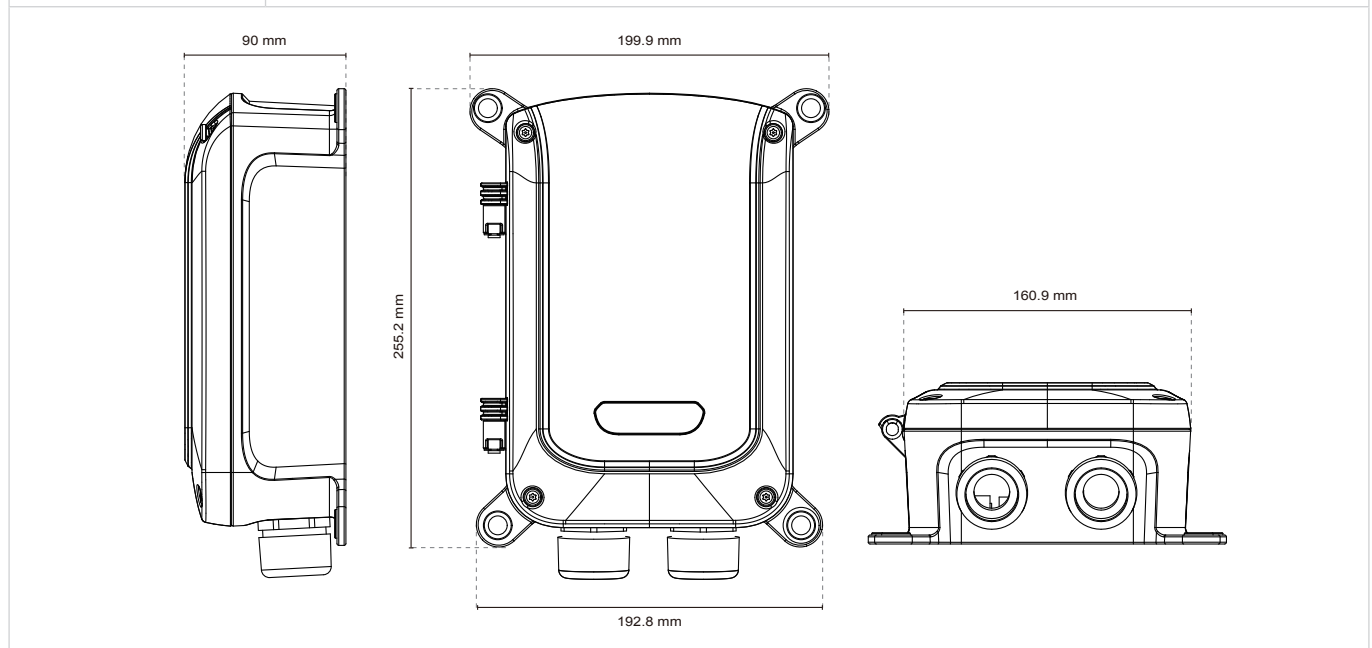

JB-100

Junction Box

Technical Specifications

Model	JB-100
Construction	Aluminum + SPCC
Dimensions	255.2 x 199.9 x 130 mm
Weather Rating	IP67
Vandal Proof	IK10
Inner Dimensions	170 x 140 x 66 mm
Color	White
Max. Load	10 KG
Weight	2.02 KG
Connectors	PF 3/4"x2 + M25x1
Supported Models	Camera Housing:A10/P20/A50/P60 Series Mount Bracket : BK-100, BK-101 Pole Mount:AT-100,AT-101 Corner Mount : AT-200 Surge:SD-101

PB-024-1AC

Outdoor Power Box

Technical Specifications

Model	PB-024-1AC
Construction	Aluminum
Dimensions	255.2 x 199.9 x 90 mm
Input Power	115/230VAC
Output Power	24VAC/6A
Weather Rating	IP67
Vandal Proof	IK10
Color	White
Weight	3.35 KG
Connectors	PF 3/4"x1 + M25x1
Operating Temperature	-40°C ~ 60°C (-40°F ~ 140°F)
Storage Temperature	-40°C ~ 85°C (-40°F ~ 185°F)
Operating Humidity	10% to 90% non-condensing
Certification	CE, FCC, LVD
Supported Models	Camera Housing: A10/P20 Series Pole Mount: AT-100, AT-101 Corner Mount: AT-200 Surge: SD-101

PB-024-2AC

Outdoor Power/Junction Box

Technical Specifications

Model	PB-024-2AC
Construction	Aluminum
Dimensions	255.2 x 199.9 x 90 mm
Input Power	115/230VAC
Output Power	24VAC/6A
Weather Rating	IP67
Vandal Proof	IK10
Color	White
Weight	3.35 KG
Connectors	PF 3/4"x1 + M25x1
Operating Temperature	-40°C ~ 60°C (-40°F ~ 140°F)
Storage Temperature	-40°C ~ 85°C (-40°F ~ 185°F)
Operating Humidity	10% to 90% non-condensing
Certification	CE, FCC, LVD
Supported Models	Camera Housing: A10/P20 Series Mount Bracket: BK-100, BK-101 Pole Mount: AT-100, AT-101 Corner Mount: AT-200 Surge: SD-101