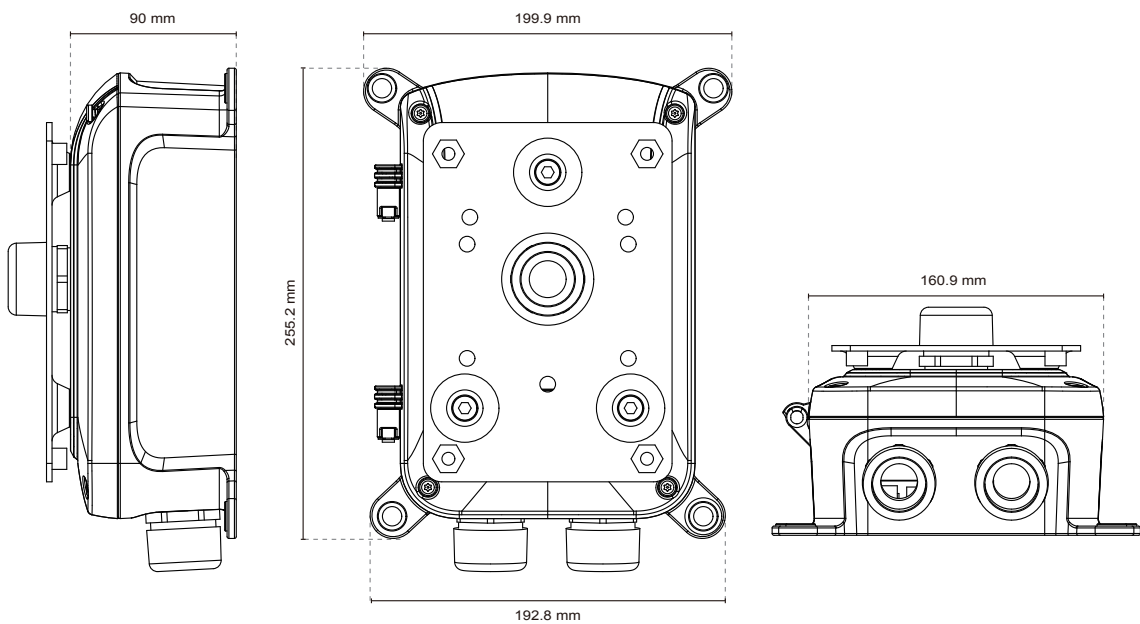

JB-100

Junction Box

Technical Specifications

Model	JB-100
Construction	Aluminum + SPCC
Dimensions	255.2 x 199.9 x 130 mm
Weather Rating	IP67
Vandal Proof	IK10
Inner Dimensions	170 x 140 x 66 mm
Color	White
Max. Load	10 KG
Weight	2.02 KG
Connectors	PF 3/4"x2 + M25x1
Supported Models	Camera Housing:A10/P20/A50/P60 Series Mount Bracket : BK-100, BK-101 Pole Mount:AT-100,AT-101 Corner Mount : AT-200 Surge:SD-101

PB-024-1AC

Outdoor Power Box

Technical Specifications

Model	PB-024-1AC
Construction	Aluminum
Dimensions	255.2 x 199.9 x 90 mm
Input Power	115/230VAC
Output Power	24VAC/6A
Weather Rating	IP67
Vandal Proof	IK10
Color	White
Weight	3.35 KG
Connectors	PF 3/4"x1 + M25x1
Operating Temperature	-40°C ~ 60°C (-40°F ~ 140°F)
Storage Temperature	-40°C ~ 85°C (-40°F ~ 185°F)
Operating Humidity	10% to 90% non-condensing
Certification	CE, FCC, LVD
Supported Models	Camera Housing: A10/P20 Series Pole Mount: AT-100, AT-101 Corner Mount: AT-200 Surge: SD-101

PB-024-2AC

Outdoor Power/Junction Box

Technical Specifications

Model	PB-024-2AC
Construction	Aluminum
Dimensions	255.2 x 199.9 x 90 mm
Input Power	115/230VAC
Output Power	24VAC/6A
Weather Rating	IP67
Vandal Proof	IK10
Color	White
Weight	3.35 KG
Connectors	PF 3/4"x1 + M25x1
Operating Temperature	-40°C ~ 60°C (-40°F ~ 140°F)
Storage Temperature	-40°C ~ 85°C (-40°F ~ 185°F)
Operating Humidity	10% to 90% non-condensing
Certification	CE, FCC, LVD
Supported Models	Camera Housing: A10/P20 Series Mount Bracket: BK-100, BK-101 Pole Mount: AT-100, AT-101 Corner Mount: AT-200 Surge: SD-101