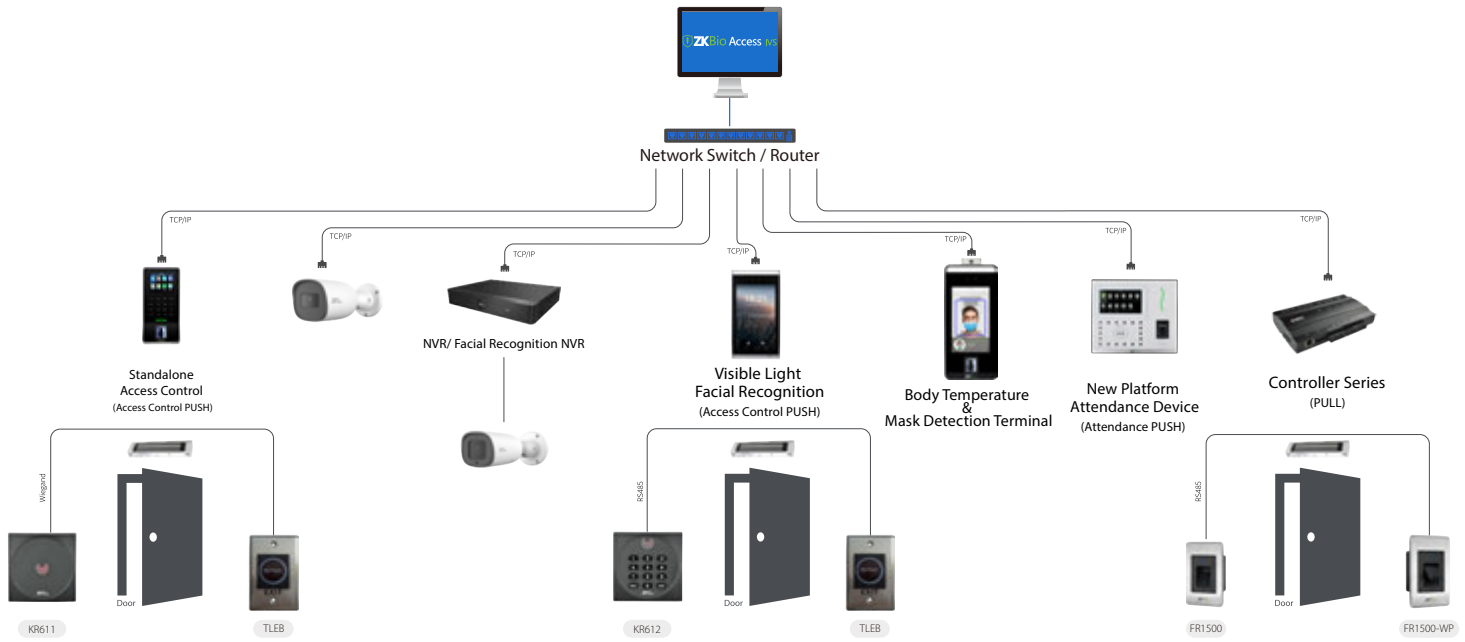

### Access Control

- Reliable access control logic
- Standard Anti-passback, Interlock, Linkage functions
- Supports most ZKTeco's access control terminals
- Automatic alarm notification
- Door status real-time monitoring
- User-friendly for one click operation
- Supports expansion board for more application

### VMS

- Reliable Video Management System with real-time view, playback, recoding, etc.
- Powered by Artificial Intelligence, provides face recognition such as: allowlist, blocklist control and face searching, people tracking functions
- Configure the video device alarm linkage
- Intelligent Global-Linkage between Video and Access/Time Attendance

### Temperature Detection

- Supports latest Body Temperature & Mask Detection " Terminals
- Provides responsive, intuitive, user-friendly web application for screening body temperature in secure areas
- Various analysis reports

# System Topology