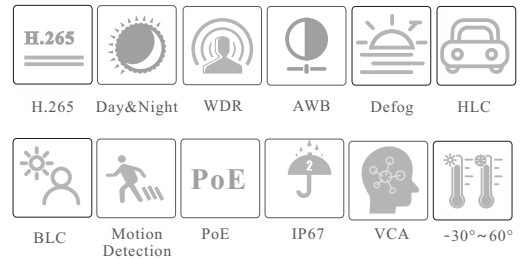

- H.265+/H.265/H.264+/H.264/MJPEG coding
- Max.resolution: 8MP (3840 × 2160)
- ICR auto switch, true day / night vision
- 30 ~ 50m IR night view distance
- Motorized zoom lens
- 3D DNR, true WDR, HLC, BLC and ROI coding
- Support NIR and image distortion correction
- 1CH audio input and 1CH built-in MIC
- Built-in micro SD card slot, up to 256GB
- DC12V/PoE power supply
- IP67 protection grade
- Support three streams
- P2P function optional
- Support mobile surveillance by smart phones with iOS and Android OS
- Intelligent analytics