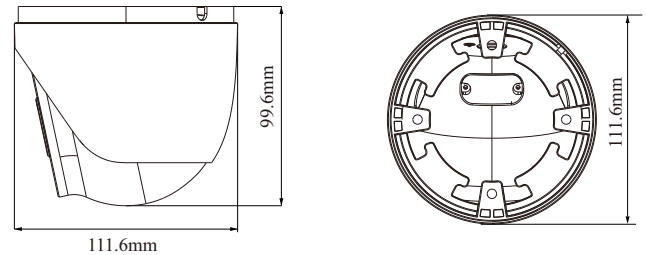

Network Protocol	UDP, IPv4, IPv6, DHCP, NTP, RTSP, RTP, RTMP, RTCP, PPPoE, DDNS, SMTP, FTP, SNMP, HTTP, 802.1x, UPnP, HTTPS, HTTP POST, QoS
Interface Protocol	ONVIF
Storage	Network remote storage; micro SD card storage
Smart Alarm	Motion detection, SD card error, SD card full
General Function	Watermark, video mask, heartbeat, image distortion correction, corridor pattern
Security	Video encryption, firmware encryption, HTTPS encryption, configuration encryption, illegal login lock, IP address filtering, 802.1x authentication, basic and digest authentication for HTTP/HTTPS
PoE	Yes, IEEE802.3af
IR Distance	30 ~ 50 m
Ingress Protection	IP67
Others	
Power Supply	DC12V/PoE
Power Consumption	< 8W
Storage Conditions	- 30 °C ~ 65 °C (-22 °F ~ 149 °F), Humidity: less than 95 % (non-condensing)
Operating Conditions	- 30 °C ~ 60 °C (-22 °F ~ 140 °F), Humidity: less than 95 % (non-condensing)
Dimensions (mm)	Ø 111.6 × 99.6
Weight (net)	Approx. 0.67KG
Installation	Ceiling mounting; Wall mounting
Certificate	CE, FCC
Environmental Protection	Directive EU RoHS, WEEE(2012/19/EU), directive 94/62/EC and REACH(EC1907/2006)

DIMENSIONS

AVAILABLE ACCESSORIES