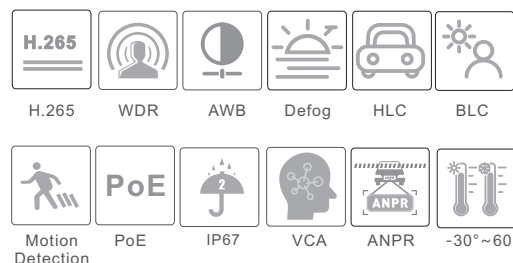

TD-9423A3-LR

2MP HD ANPR Bullet Network Camera

- Starlight
- 2MP (1920 × 1080) @30fps
- Support smart H.265/H.264 coding
- ICR auto switch, true day/night
- Up to 100m IR night view distance; motorized zoom lens
- 3D DNR, true WDR, HLC, BLC and ROI coding
- Built-in micro SD card slot, up to 128GB
- 1CH audio input; 1CH audio output
- 1CH alarm input; 1CH alarm output
- DC12V/PoE power supply
- Support three streams
- P2P function optional
- IP67
- Support mobile surveillance by smart phones with iOS and Android OS
- Intelligent analytics: video abnormality (video tampering, scene change), license plate recognition