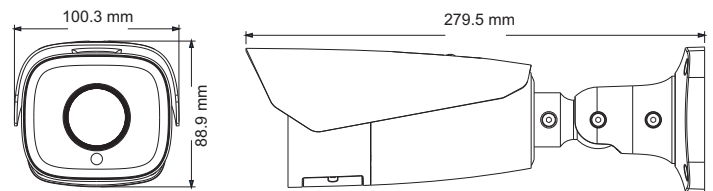

LPR

Snapshot	Overview and cutout of plate for picture
White List	10000
Capture Speed Range	0~70km/h
Others	
Power Supply	DC12V/PoE
Power Consumption	< 11W
Operating Environment	- 30 °C ~ 60 °C (-22°F~140°F) Humidity: less than 95 % (non-condensing)
Dimensions (mm)	279.5 × 100.3 × 88.9
Weight (net)	Approx. 1.04KG
Installation	Ceiling mounting; Wall mounting

DIMENSIONS

AVAILABLE ACCESSORIES

AVAILABLE MODEL

Available Model	TD-9423A3-LR	2.8~12mm, motorized
		7~22mm, motorized