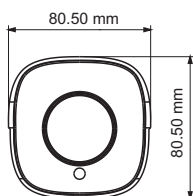

DIMENSIONS