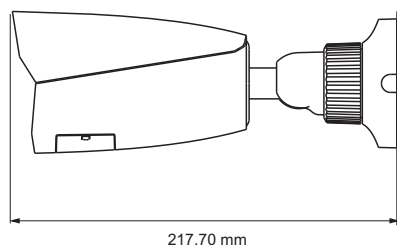

## DIMENSIONS

Model Specifications	IPTVT3225
<b>Camera</b>	
Image Sensor	1 / 2.9 "CMOS
Image Size	1920 × 1080
Electronic Shutter	1 / 25 s ~ 1 / 100000 s
Iris Type	Fixed Iris
Min. Illumination	0.0035 lux@F1.2,AGC ON; 0 lux with IR 0.013 lux@F2.0,AGC ON; 0 lux with IR
Lens	2.8~12mm@F1.4, (manual varifocal lens), horizontal field of view: 88°~34.8°
Lens Mount	Φ14
Wide Dynamic Range	Digital WDR
BLC	Yes
HLC	Yes
Digital NR	3D DNR
Angle Adjustment	Pan: 0°~360°; Tilt:0°~90°; Rotation: 0°~360°
<b>Image</b>	
Video Compression	H.265 / H.264 / MJPEG
H.265 Compression Standard	Main Profile@Leve4.1 High Tier
Resolution	1080P ( 1920 × 1080 ), 720P ( 1280 × 720 ), D1, CIF, 480 × 240
Main Stream	60Hz : 1080P( 1 ~ 30fps ) / 720P( 1 ~ 30fps ) 50Hz : 1080P( 1 ~ 25fps ) / 720P( 1 ~ 25fps )
Sub Stream	60Hz : D1/CIF/480x240 (1~30fps); 50Hz: D1/CIF/480x240 (1~25fps)
Bit Rate	64 Kbps ~ 6Mbps
Bit Rate Type	VBR / CBR
Audio Compression	G711A / U
Image Settings	ROI, Saturation, Brightness, Chroma, Contrast, Wide Dynamic, Defog, Sharpen, NR, etc. adjustable through client software or web browser
ROI	Each ROI to be configured separately
<b>Interfaces</b>	
Network	RJ45
Audio	1CH audio input
Storage	Built-in micro SD card slot; up to 128GB
Hardware Reset	Yes
<b>Functions</b>	
Remote Monitoring	Web browsing, CMS remote control
Online Connection	Support simultaneous monitoring for up to 3 users; Support multi-stream real time transmission
Network Protocol	UDP, IPv4, IPv6, DHCP, NTP, RTSP, PPPoE, DDNS, SMTP, 802.1x, UPnP, HTTPs, HTTP, QoS
Interface Protocol	ONVIF
Storage	Network remote storage; micro SD card storage
Smart Alarm	Motion detection, SD card full, SD card error
Intelligent Analytics	Video blur detection, line crossing detection and region intrusion detection
General Function	Watermark, IP address filtering, video mask, heartbeat, illegal login lock
PoE	Yes
IR Distance	30 ~ 50 m
Ingress Protection	IP67
<b>Others</b>	
Power Supply	DC12V / PoE
Power Consumption	< 7.5W