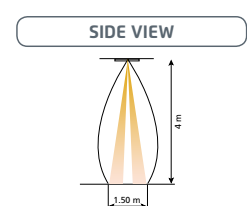

my **LINCET**

Buy your favorite **BABY** and
accumulate points with myLINCET