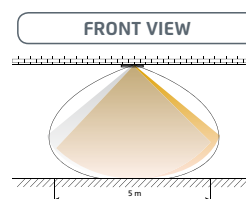

my **LINCET**

Buy your favorite **BABY** and
accumulate points with myLINCET