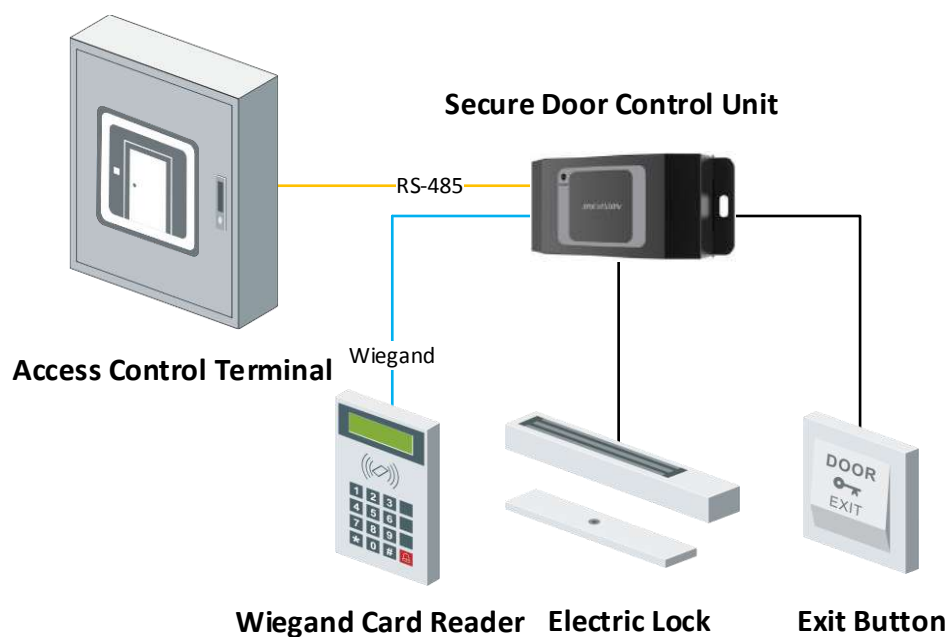

▪ **Specification**

Interface	
Lock control	1
Exit button	1
Door contact input	1
Alarm input	2
Alarm output	1
RS-485	1
Wiegand	1
General	
Indicator	1 for power supply
Power supply	12 VDC
Working temperature	-40 °C to 70 °C
Working humidity	0% to 90%
Dimensions	48 mm × 115 mm × 26 mm (1.9" × 4.5" × 1.0")
Installation	Wall Mounting

▪ **Available Model**

DS-K2M061

▪ **Typical Application**