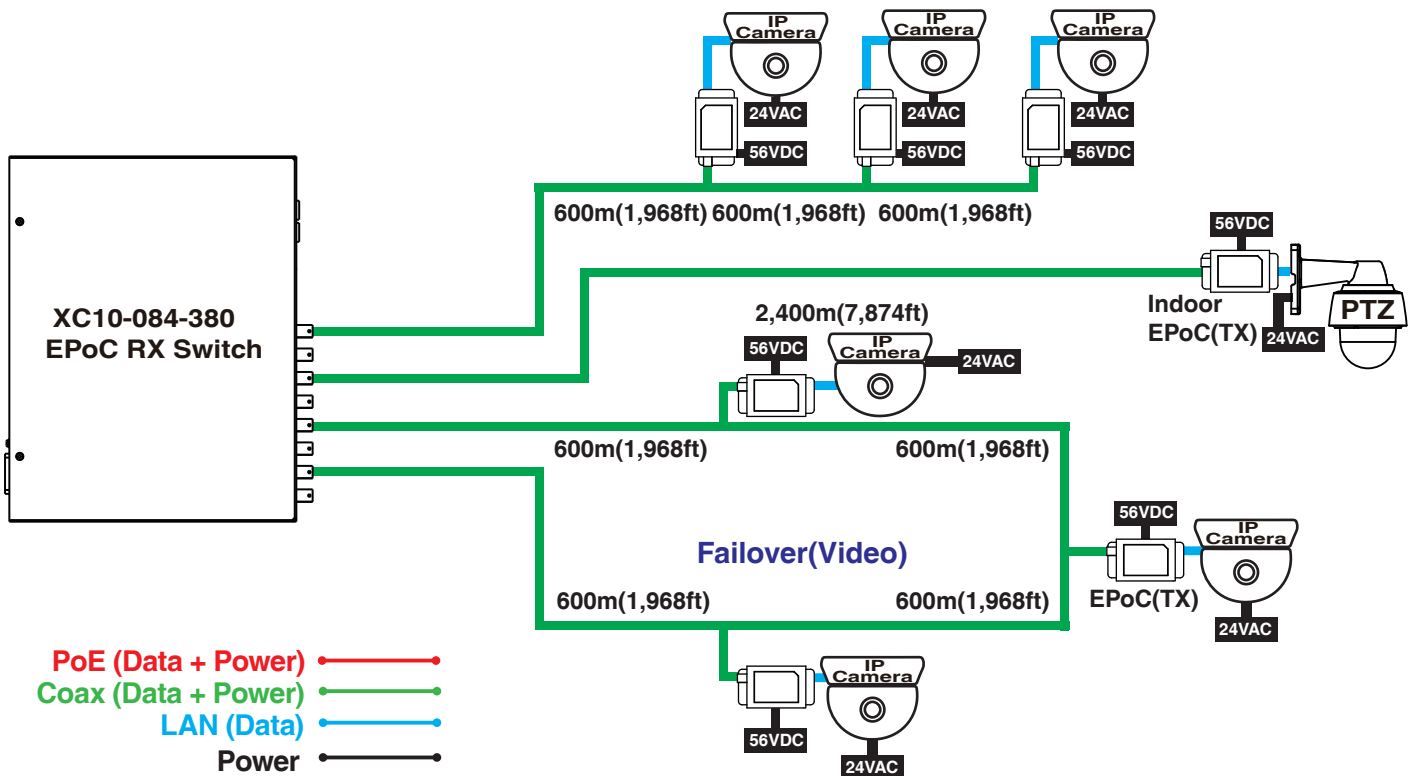

XC10-084-380

EPoC RX Switch

XC10-084-380 is an EPoC (Ethernet & Power over Coax) RX switch equipped with 8-ports EPoC, 2-port Gigabit LAN, 2-port Gigabit SFP, and the internal 380w power supply. This cutting-edge model is a long-reach PoE solution providing data & power over single coaxial cable up to 1,200m (3,937ft) for multi-brand of PoE IP camera. Besides long range PoE solution, XC10-084-380 is also often used to upgrade legacy of CCTV to IP surveillance without changing existing coaxial cable infrastructure.

Features

- Transmits IP data & PoE up to 1,200m (3,937ft)
- 380W power budget for 8 EPoC ports
- 6KV surge protection for EPoC port
- 19" rack mount bracket
- Eight EPoC ports & Four GbE LAN port
- Plug-and-Play deployment PoE IP migration or PoE extension

Applications

EPoC Camera Housing (TX)

Specifications

Interface/Distance

Coaxial BNC	75 ohm x 8
Gigabit Ethernet RJ45	2
Gigabit Ethernet SFP	2
Transmission mode	RX mode
Maximum TX quantity	14
MAX.(Power+Data) Distance	9.7W@1,200m(3,937 ft)
Cable Type	75 ohm RG59/RG6/RG11 Coax
Phy Rate	600 Mbps

Power Specifications

Power supply	Internal 380W Input: 100-240VAC
Unit Power Consumption	20w
EPoC Output Power /each Coax Port	54VDC@60W
EPoC Power Budget	360W
Surge Protection /each Coax Port	Built-in 6KV