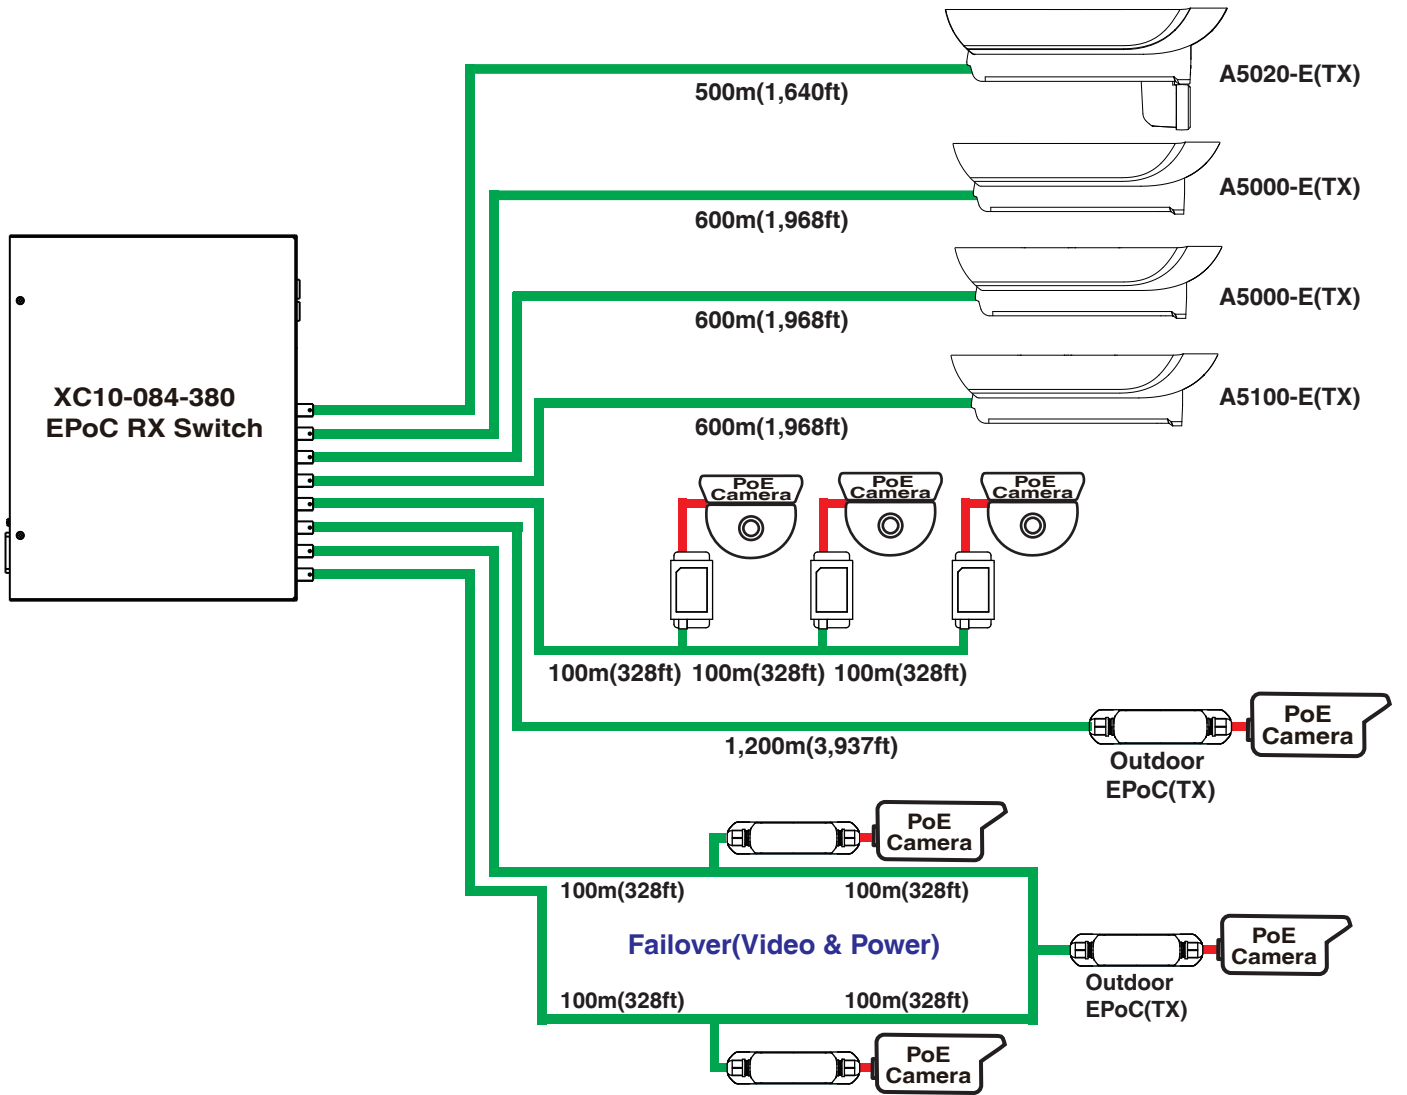

XC10-084-380

EPoC RX Switch

XC10-084-380 is an EPoC (Ethernet & Power over Coax) RX switch equipped with 8-ports EPoC, 2-port Gigabit LAN, 2-port Gigabit SFP, and the internal 380w power supply. This cutting-edge model is a long-reach PoE solution providing data & power over single coaxial cable up to 1,200m (3,937ft) for multi-brand of PoE IP camera. Besides long range PoE solution, XC10-084-380 is also often used to upgrade legacy of CCTV to IP surveillance without changing existing coaxial cable infrastructure.

Features

- Transmits IP data & PoE up to 1,200m (3,937ft)
- 380W power budget for 8 EPoC ports
- 6KV surge protection for EPoC port
- 19" rack mount bracket
- Eight EPoC ports & Four GbE LAN port
- Plug-and-Play deployment PoE IP migration or PoE extension

Applications

EPoC Camera Housing (TX)

Specifications

Interface/Distance

Coaxial BNC	75 ohm x 8
Gigabit Ethernet RJ45	2
Gigabit Ethernet SFP	2
Transmission mode	RX mode
Maximum TX quantity	14
MAX.(Power+Data) Distance	9.7W@1,200m(3,937 ft)
Cable Type	75 ohm RG59/RG6/RG11 Coax
Phy Rate	600 Mbps

Power Specifications

Power supply	Internal 380W Input: 100-240VAC
Unit Power Consumption	20w
EPoC Output Power /each Coax Port	54VDC@60W
EPoC Power Budget	360W
Surge Protection /each Coax Port	Built-in 6KV