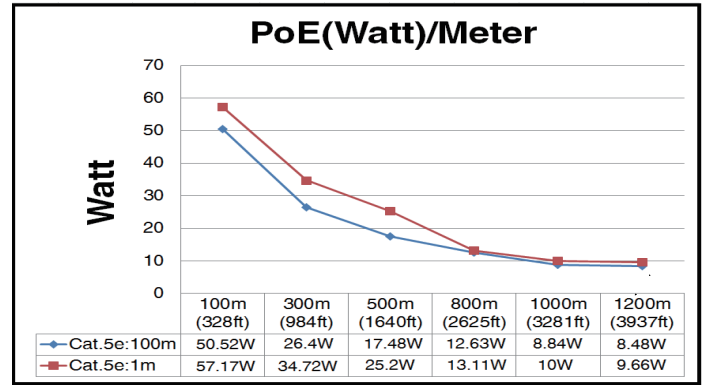

LEDs

LAN	Ethernet status
PWR	RX Switch power status
LINK	Rx Switch and EPoC TX device connect status
POC	Power over Coaxial cable status

Power / Distance Chart

Related Products

EPoC (TX)

XE10-110-TX
• 1-to-1 EPoC adapter(TX)