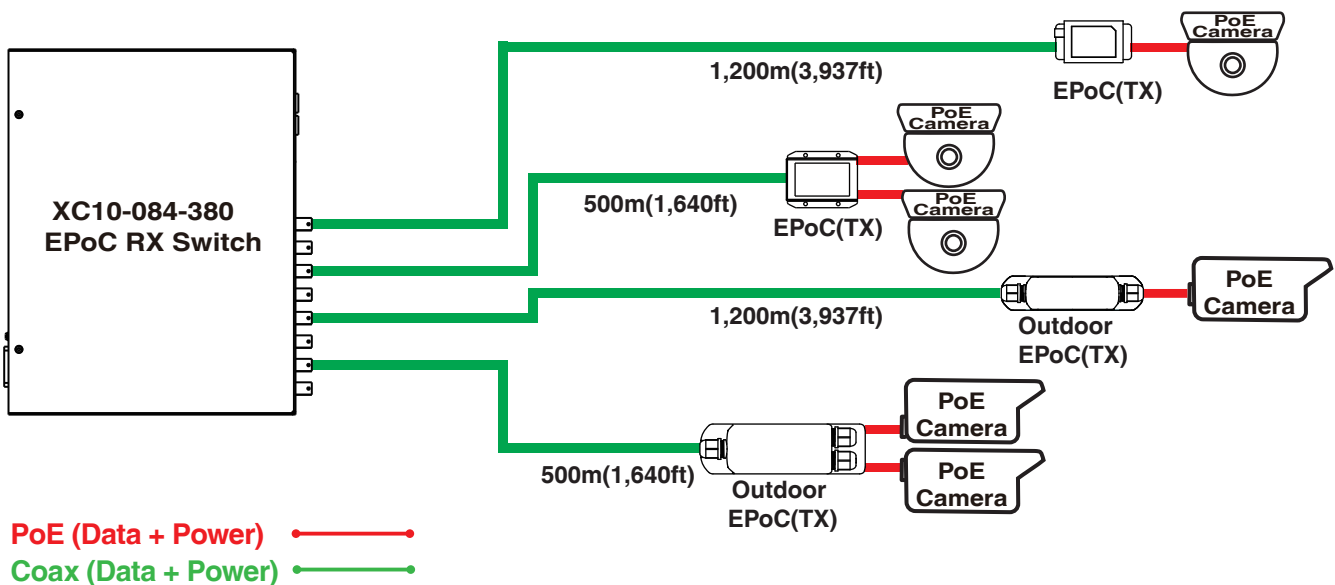

XC10-084-380

EPoC RX Switch

XC10-084-380 is an EPoC (Ethernet & Power over Coax) RX switch equipped with 8-ports EPoC, 2-port Gigabit LAN, 2-port Gigabit SFP, and the internal 380w power supply. This cutting-edge model is a long-reach PoE solution providing data & power over single coaxial cable up to 1,200m (3,937ft) for multi-brand of PoE IP camera. Besides long range PoE solution, XC10-084-380 is also often used to upgrade legacy of CCTV to IP surveillance without changing existing coaxial cable infrastructure.

Features

- Transmits IP data & PoE up to 1,200m (3,937ft)
- 380W power budget for 8 EPoC ports
- 6KV surge protection for EPoC port
- 19" rack mount bracket
- Eight EPoC ports & Four GbE LAN port
- Plug-and-Play deployment PoE IP migration or PoE extension

Applications

EPoC Camera Housing (TX)

Specifications

Interface/Distance

Coaxial BNC	75 ohm x 8
Gigabit Ethernet RJ45	2
Gigabit Ethernet SFP	2
Transmission mode	RX mode
Maximum TX quantity	14
MAX.(Power+Data) Distance	9.7W@1,200m(3,937 ft)
Cable Type	75 ohm RG59/RG6/RG11 Coax
Phy Rate	600 Mbps

Power Specifications

Power supply	Internal 380W Input: 100-240VAC
Unit Power Consumption	20w
EPoC Output Power /each Coax Port	54VDC@60W
EPoC Power Budget	360W
Surge Protection /each Coax Port	Built-in 6KV